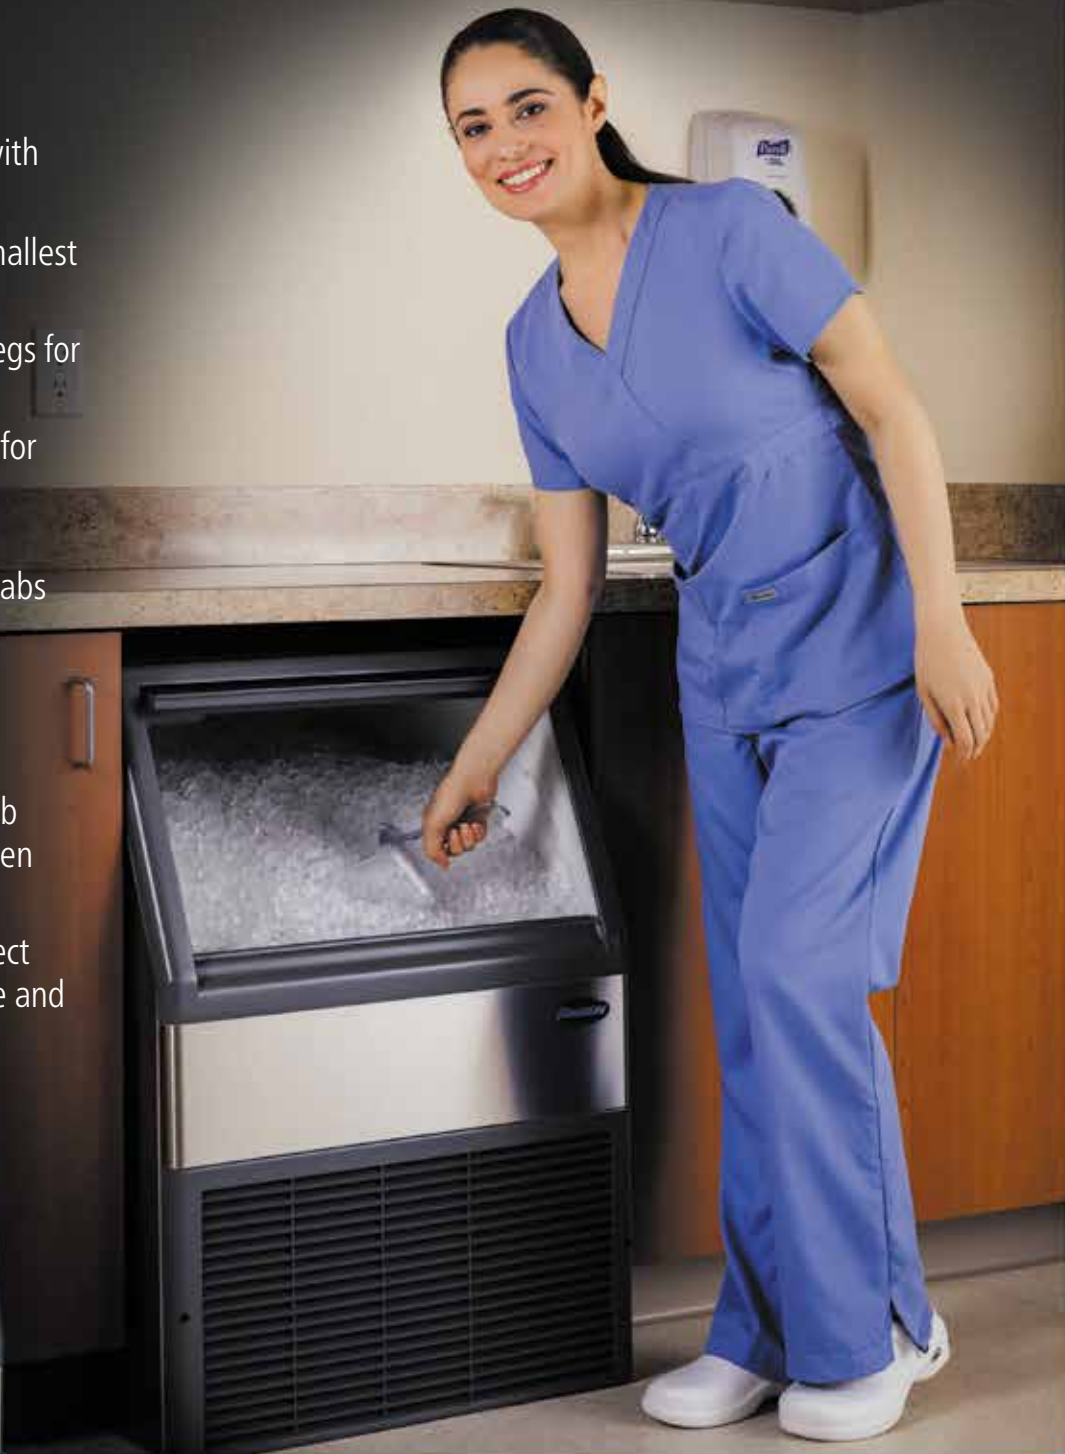

## Integrated icemaker bin

425 lb (193 kg) ice machine with  
75 lb (34 kg) of ice storage

- only 24" (61.0 cm) wide, smallest footprint for ice capacity
- 33" (83.8 cm) tall without legs for undercounter install
- 39" (99.1 cm) tall with legs for freestanding applications
- flake ice is the preferred ice for blood bank and clinical labs
  - high surface area of flake ice chills quickly, maintains samples at desired temperature
  - holds test tubes and lab vials securely, even when ice is melting
- Micro Chewblet™ ice is perfect for physical therapy, storage and transport applications